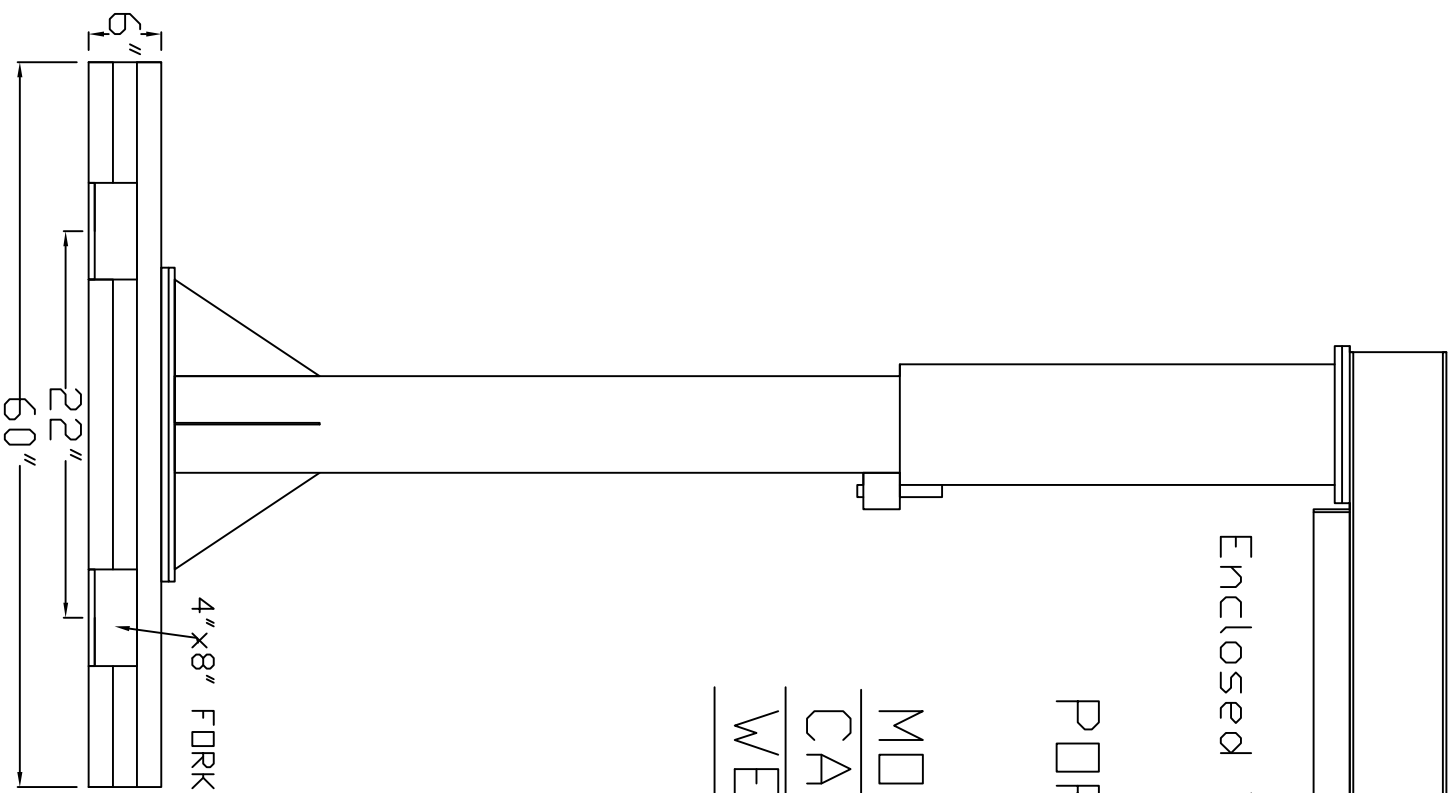

12' 0"

6"

Enclosed Track

PORTABLE BASE JIB

MODEL - MC55812

CAPACITY - 500LBS

WEIGHT - 5,787LBS

8' 0"